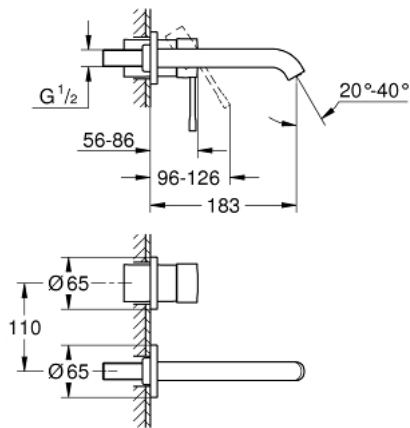

19 408 A01 ESSENCE 2-HOLE BASIN MIXER M-SIZE

PRODUCT DESCRIPTION

- wall mounted
- set for final installation for
- 23 571 000
- without concealed body
- metal escutcheon
- metal lever
- GROHE StarLight finish
- GROHE EcoJoy mousseur 5.7 l/min
- GROHE AquaGuide adjustable mousseur
- centre distance 110 mm
- projection 183 mm

19 408 A01 ESSENCE 2-HOLE BASIN MIXER M-SIZE

19 408 A01 ESSENCE 2-HOLE BASIN MIXER M-SIZE

SPARE PARTS, September 2020 – now

1: lever (Order-nr. 46916A00)

2: Flow restrictor (Order-nr. 48480000)

3: Screw (Order-nr. 43094000)

4: Flush pipe extension (Order-nr. 46943000)*

* Optional accessories