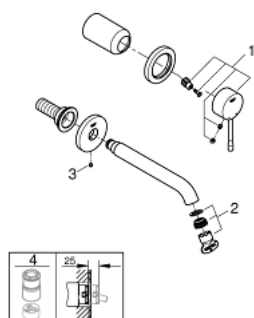

19 408 A01 ESSENCE 2-HOLE BASIN MIXER M-SIZE

PRODUCT DESCRIPTION

- wall mounted
- set for final installation for
- 23 571 000
- without concealed body
- metal escutcheon
- metal lever
- GROHE StarLight finish
- GROHE EcoJoy mousseur 5.7 l/min
- GROHE AquaGuide adjustable mousseur
- centre distance 110 mm
- projection 183 mm

19 408 A01 ESSENCE 2-HOLE BASIN MIXER M-SIZE

19 408 A01 ESSENCE 2-HOLE BASIN MIXER M-SIZE

SPARE PARTS, September 2020 – now

1: lever (Order-nr. 46916A00)

2: Flow restrictor (Order-nr. 48480000)

3: Screw (Order-nr. 43094000)

4: Flush pipe extension (Order-nr. 46943000)*

* Optional accessories