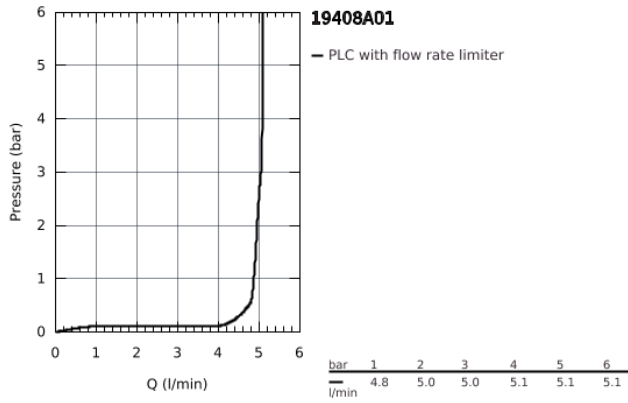

19 408 A01 ESSENCE 2-HOLE BASIN MIXER M-SIZE

PRODUCT DESCRIPTION

- wall mounted
- set for final installation for
- 23 571 000
- without concealed body
- metal escutcheon
- metal lever
- GROHE StarLight finish
- GROHE EcoJoy mousseur 5.7 l/min
- GROHE AquaGuide adjustable mousseur
- centre distance 110 mm
- projection 183 mm

19 408 A01 ESSENCE 2-HOLE BASIN MIXER M-SIZE

19 408 A01 ESSENCE 2-HOLE BASIN MIXER M-SIZE

SPARE PARTS, September 2020 – now

1: lever (Order-nr. 46916A00)

2: Flow restrictor (Order-nr. 48480000)

3: Screw (Order-nr. 43094000)