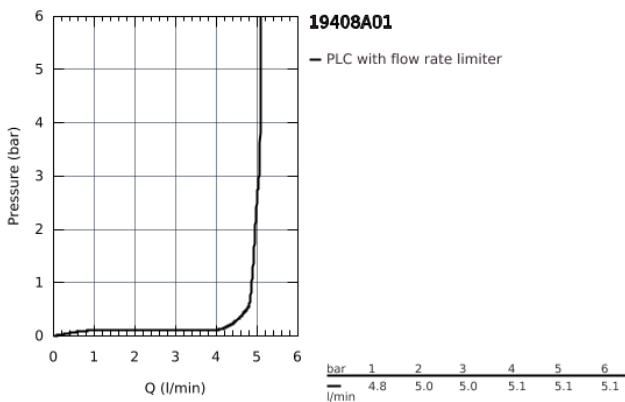

19 408 A01 ESSENCE 2-HOLE BASIN MIXER M-SIZE

PRODUCT DESCRIPTION

- wall mounted
- set for final installation for
- 23 571 000
- without concealed body
- metal escutcheon
- metal lever
- GROHE StarLight finish
- GROHE EcoJoy mousseur 5.7 l/min
- GROHE AquaGuide adjustable mousseur
- centre distance 110 mm
- projection 183 mm

19 408 A01 ESSENCE 2-HOLE BASIN MIXER M-SIZE

19 408 A01 ESSENCE 2-HOLE BASIN MIXER M-SIZE

SPARE PARTS, September 2020 – now

1: lever (Order-nr. 46916A00)

2: Flow restrictor (Order-nr. 48480000)

3: Screw (Order-nr. 43094000)