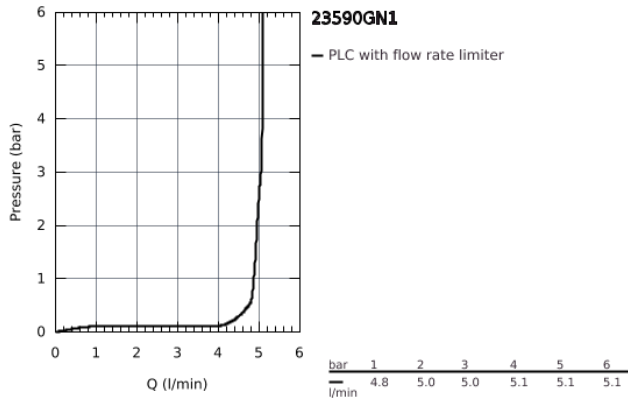

23 590 GN1 **ESSENCE BASIN MIXER 1/2"**
S-SIZE

PRODUCT DESCRIPTION

- monobloc installation
 - metal lever
 - 28 mm ceramic cartridge with GROHE SilkMove
 - with temperature limiter
 - GROHE StarLight finish
 - GROHE EcoJoy mousseur 5.7 l/min
 - GROHE AquaGuide adjustable mousseur
 - GROHE FastFixation Plus installation system
 - smooth body
-
- flexible connection hoses

23 590 GN1 ESSENCE BASIN MIXER 1/2"
S-SIZE

23 590 GN1 ESSENCE BASIN MIXER 1/2" S-SIZE

SPARE PARTS, November 2016 – now

- 1: Lever (Order-nr. 46917GN0)
- 2: retaining ring (Order-nr. 46715000)
- 3: Cartridge (Order-nr. 46580000)
- 4: Flow restrictor (Order-nr. 48270000)
- 5: Shank mounting kit (Order-nr. 46645000)
- 6: Mounting wrench (Order-nr. 19017000)*