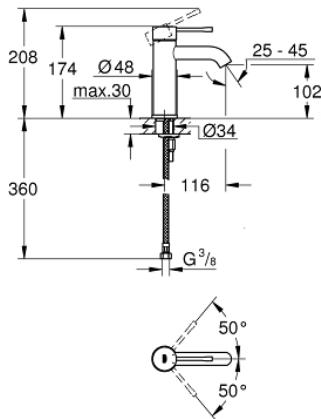

23 590 GN1 **ESSENCE BASIN MIXER 1/2"**
S-SIZE

PRODUCT DESCRIPTION

- monobloc installation
 - metal lever
 - 28 mm ceramic cartridge with GROHE SilkMove
 - with temperature limiter
 - GROHE StarLight finish
 - GROHE EcoJoy mousseur 5.7 l/min
 - GROHE AquaGuide adjustable mousseur
 - GROHE FastFixation Plus installation system
 - smooth body
-
- flexible connection hoses

23 590 GN1 ESSENCE BASIN MIXER 1/2"
S-SIZE

23 590 GN1 ESSENCE BASIN MIXER 1/2" S-SIZE

SPARE PARTS, November 2016 – now

- 1: Lever (Order-nr. 46917GN0)
- 2: retaining ring (Order-nr. 46715000)
- 3: Cartridge (Order-nr. 46580000)
- 4: Flow restrictor (Order-nr. 48270000)
- 5: Shank mounting kit (Order-nr. 46645000)
- 6: Mounting wrench (Order-nr. 19017000)*