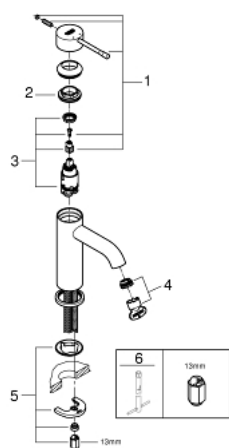

23 590 GN1 **ESSENCE BASIN MIXER 1/2"**
S-SIZE

PRODUCT DESCRIPTION

- monobloc installation
 - metal lever
 - 28 mm ceramic cartridge with GROHE SilkMove
 - with temperature limiter
 - GROHE StarLight finish
 - GROHE EcoJoy mousseur 5.7 l/min
 - GROHE AquaGuide adjustable mousseur
 - GROHE FastFixation Plus installation system
 - smooth body
-
- flexible connection hoses

23 590 GN1 ESSENCE BASIN MIXER 1/2"
S-SIZE

23 590 GN1 ESSENCE BASIN MIXER 1/2" S-SIZE

SPARE PARTS, November 2016 – now

- 1: Lever (Order-nr. 46917GN0)
- 2: retaining ring (Order-nr. 46715000)
- 3: Cartridge (Order-nr. 46580000)
- 4: Flow restrictor (Order-nr. 48270000)
- 5: Shank mounting kit (Order-nr. 46645000)
- 6: Mounting wrench (Order-nr. 19017000)*