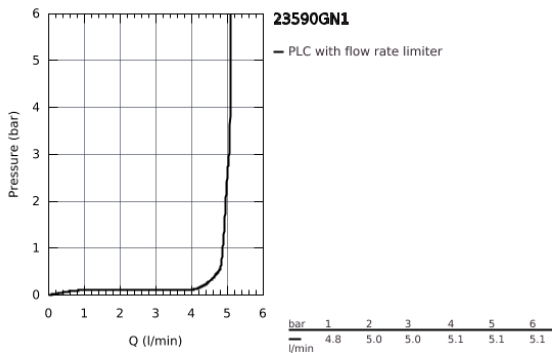

23 590 GN1 **ESSENCE BASIN MIXER 1/2"**
S-SIZE

PRODUCT DESCRIPTION

- monobloc installation
 - metal lever
 - 28 mm ceramic cartridge with GROHE SilkMove
 - with temperature limiter
 - GROHE StarLight finish
 - GROHE EcoJoy mousseur 5.7 l/min
 - GROHE AquaGuide adjustable mousseur
 - GROHE FastFixation Plus installation system
 - smooth body
-
- flexible connection hoses

23 590 GN1 ESSENCE BASIN MIXER 1/2"
S-SIZE

23 590 GN1 ESSENCE BASIN MIXER 1/2" S-SIZE

SPARE PARTS, November 2016 – now

- 1: Lever (Order-nr. 46917GN0)
- 2: retaining ring (Order-nr. 46715000)
- 3: Cartridge (Order-nr. 46580000)
- 4: Flow restrictor (Order-nr. 48270000)
- 5: Shank mounting kit (Order-nr. 46645000)
- 6: Mounting wrench (Order-nr. 19017000)*